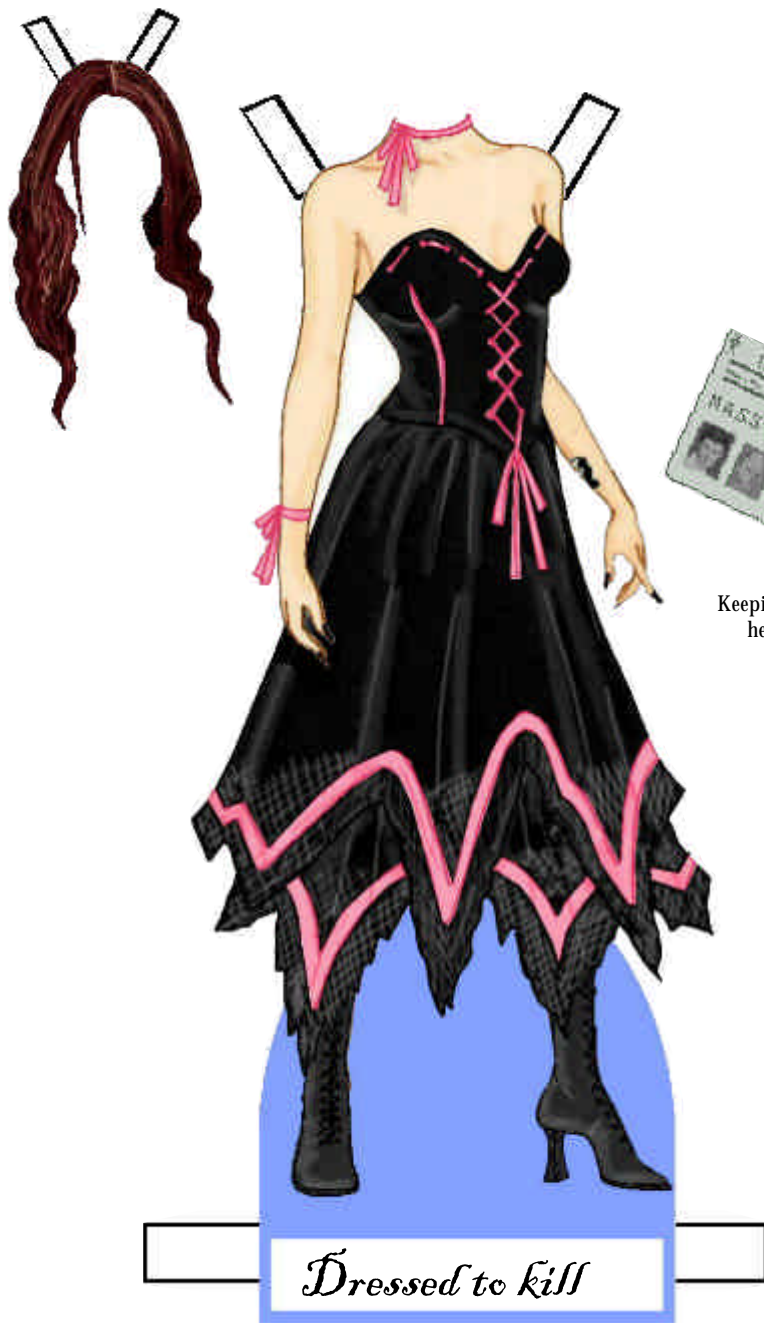

Bellatrix Lestrange

Death eater and loyal servant of Lord Voldemort

Bellatrix Lestrange

Very little is known about Bellatrix's fashion therefore I have made some assumptions when designing her costumes - I guess she is from a rich family background, she is not in the least self-conscious and she loves all things dark and nasty... however she still likes to show off her good points - remember at her trial she sat on the accused's chair 'as if it were a throne'.

Azkaban Escapee

Death eater Robes

Keeping up to date with her press cuttings

Bella loves torture!

Crucio!

Marriage to Rodolphus

Practising the Dark Arts