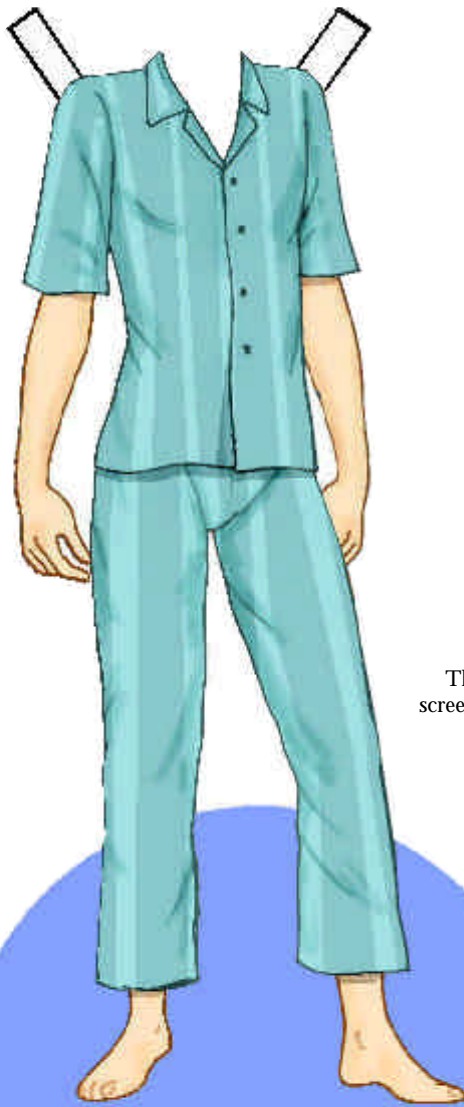

Harry Potter

Hogwarts Student-
Gryffindor House

Harry Potter

Harry's eagle
feather quill

A cauldron for
brewing potions
in Snape's nasty

The Golden
Snitch

Do not cut space between
arm and body on any
garment!

Hogwarts t-shirt for Triwizard events!

Harry uses Gillyweed in the second task so he can breathe underwater

One of Harry's 'Weasley' jumpers with Dragon motif

Butterbeer - in case a drink is needed after facing dragons, merpeople etc!

Artwork copyright to M. Fleming all Harry Potter characters and related are all copyright to their original owners

Dress robes for the Yule Ball

The Marauder's Map - possibly Harry's most useful possession